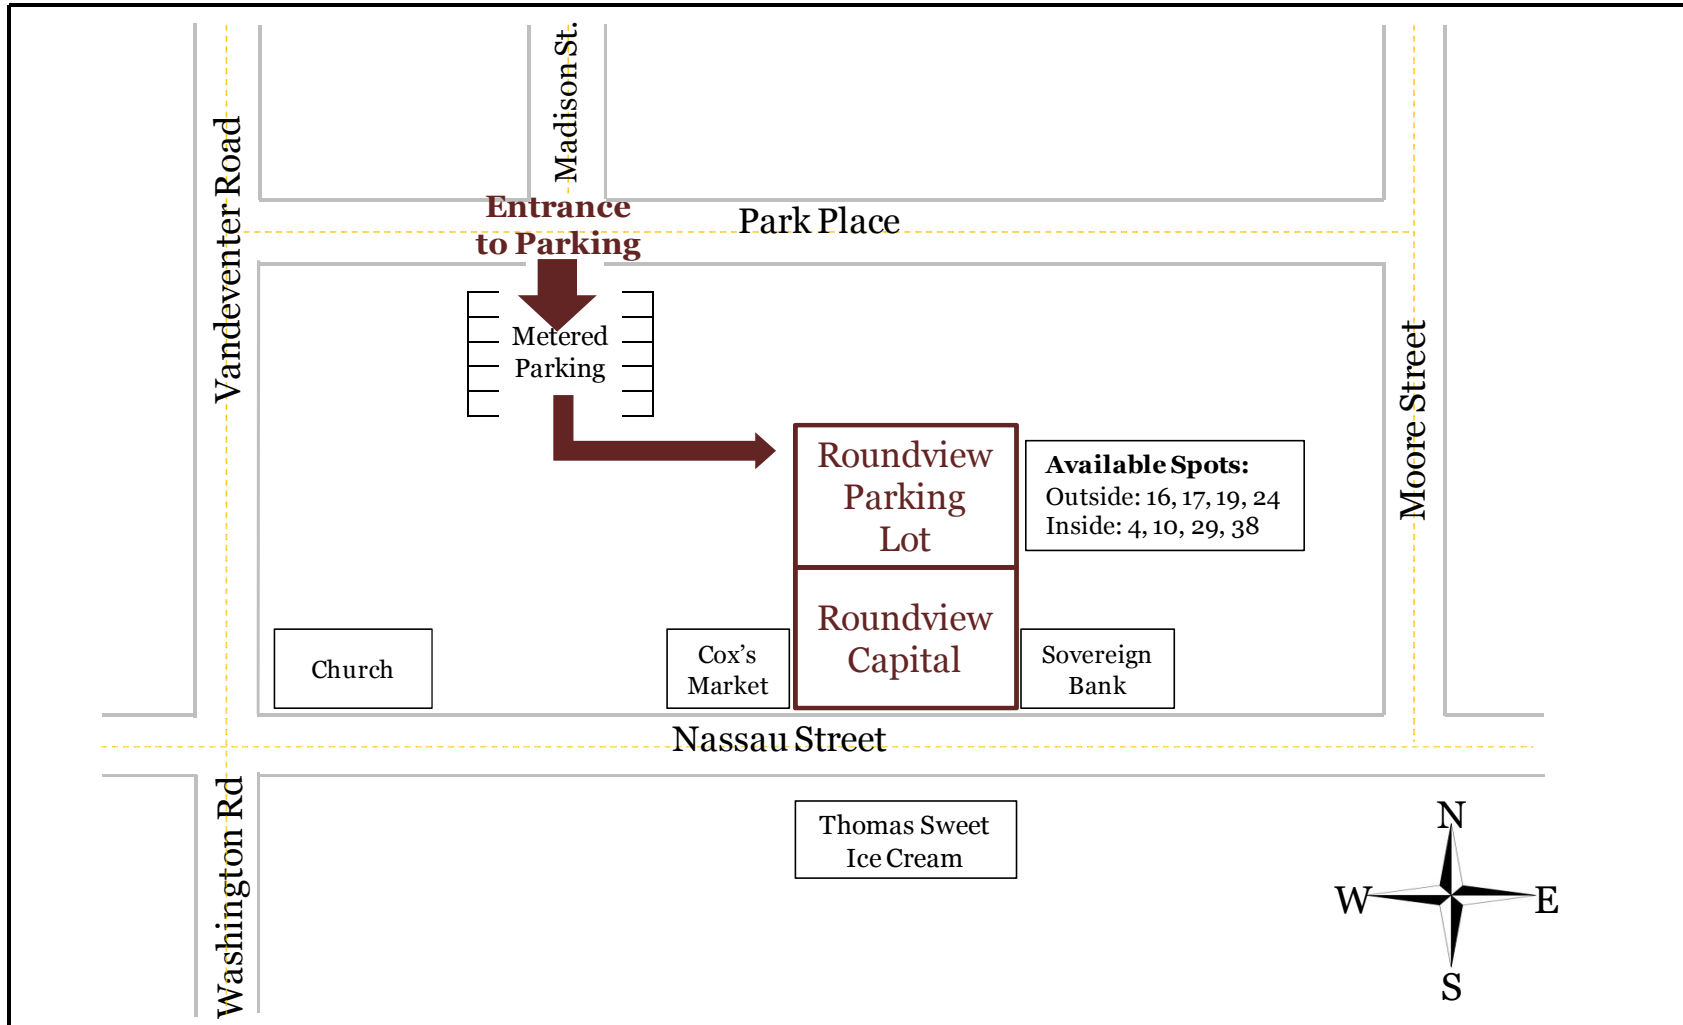

ROUNDVIEW CAPITAL

182 Nassau Street, Suite 201 (2nd Floor) Princeton, NJ 08542

Tel: 609.688.9500

Please call us if there are no available spots and we will assist you with parking. Main entrance on Nassau Street.