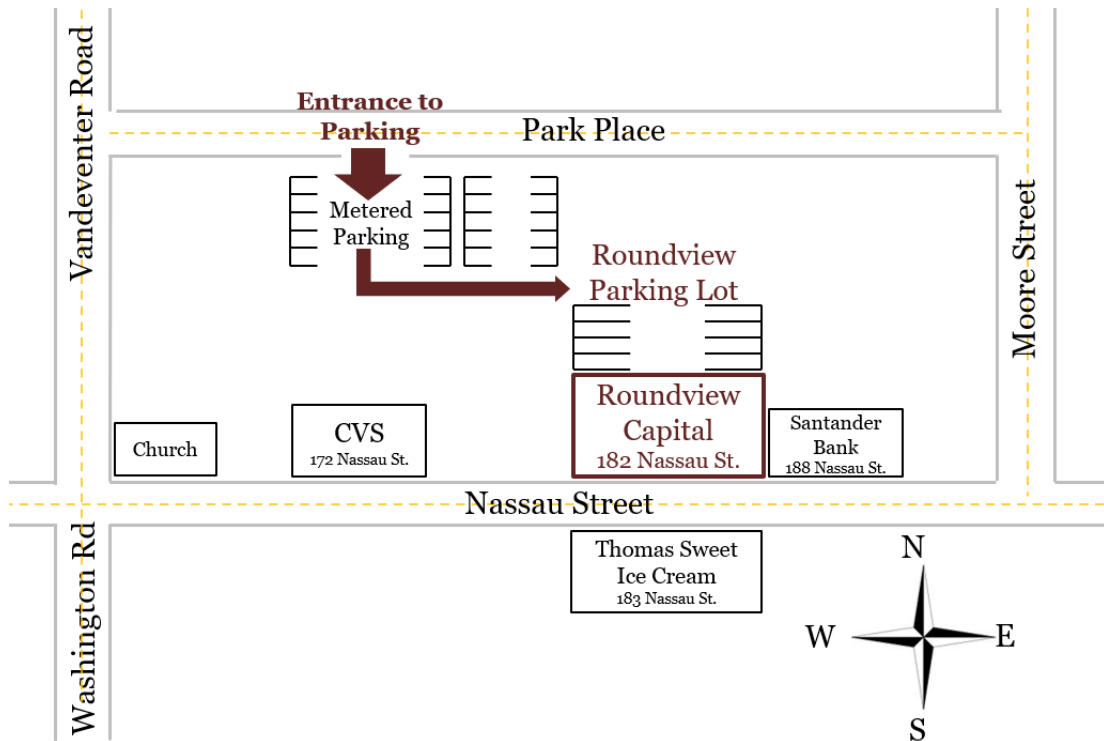

ROUNDVIEW CAPITAL

Your Family CFO

Map to Roundview Parking Lot

Available Spots:

Outside: 16, 17, 19, 24

Inside: 4, 10, 29, 38

(Please call us if there are no available spots and we will assist you with parking.)

Contact Info

Roundview Capital
182 Nassau Street
Suite 201 (2nd Floor)
Princeton, NJ 08542
Phone: 609.688.9500

The main entrance to the building is on Nassau Street. Our office is located on the second floor of the building.